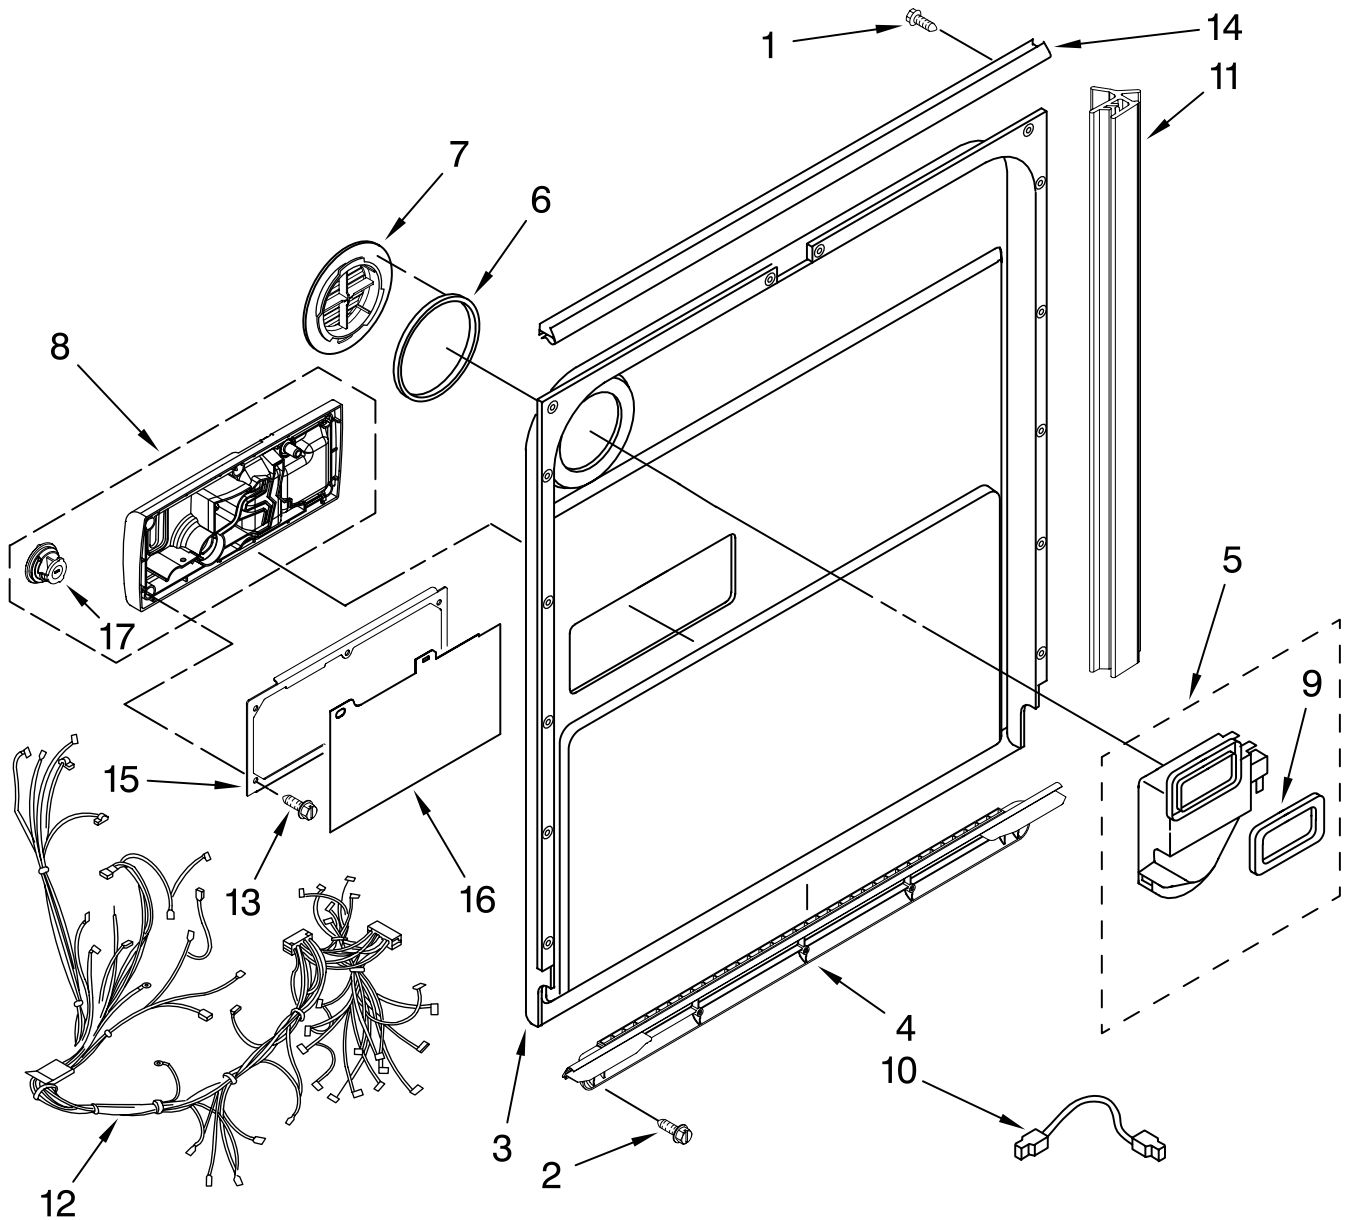

KitchenAid® DOOR AND PANEL PARTS

For Models: KUDC03ITBL3, KUDC03ITBS3

(Black) (Stainless)

UNDERCOUNTER
DISHWASHER

Illus. No.	Part No.	DESCRIPTION
1		Literature Parts
	W10078153	Instructions, Installation
	W10084559	Energy Guide
	W10193741	Guide, Use & Care Spanish
	W10193740	Guide, Use & Care English
	W10130990	Tech Sheet
2		Arm, Hinge
	8534854	Left
	8534853	Right
3	8564886	Stiffener, Door
4	W10073520	Insulation, Door
5		Access Panel
	8573255	Black
6		Panel, Full Front (Includes Items 4, 11 & 12)
	W10077995	Black
	W10137620	Stainless
7		Toe Panel (Includes #13)
	8573286	Black
8	302868	Screw
9	304392	Screw
10	3400071	Screw
11		Nameplate
	W10021860	Black
	W10021850	Stainless
12	2004333	Nut
13	8269016	Clip, Ground

FOR ORDERING INFORMATION REFER TO PARTS PRICE LIST

CONTROL PANEL PARTS

For Models: KUDC03ITBL3, KUDC03ITBS3

(Black) (Stainless)

Illus. No.	Part No.	DESCRIPTION
1		Console Assembly (Includes Insert)
	W10084152	Black
2	8268540	Spring, Handle
3	8546546	Clip, Bi-Metal
4	3400412	Screw
5	8524471	Actuator, Latch
6	661663	Bi-Metal
8	3369051	Screw
9		Handle, Latch
	8269117	Black
10	8524476	Bolt, Latch
11	W10084142	Control, Electronic
12	8269209	Switch, Door

FOR ORDERING INFORMATION REFER TO PARTS PRICE LIST

DOOR AND LATCH PARTS

For Models: KUDC03ITBL3, KUDC03ITBS3

(Black) (Stainless)

Illus. No.	Part No.	DESCRIPTION
1	3369051	Screw, Door
2	8281217	Screw
3	W10056249	Inner Door Mastic Assembly (Also Order Item 6)
4	W10077883	Inlet, Air
5	8572583	Vent Assembly (Also Order Item 6)

Illus. No.	Part No.	DESCRIPTION
6	8269259	Gasket, Vent
7	W10077877	Deflector, Vent (Also Order Item 6)
8	W10077882	Dispenser, Assembly
9	8269258	Seal, Front
10	8545608	Harness, Vent Motor

Illus. No.	Part No.	DESCRIPTION
11	8574160	Seal, Side
12	8573176	Wiring Harness
13	8281154	Screw
14	8535660	Seal, Console/door
15	8535637	Bracket, Dispenser
16	8531865	Shield, Dispenser
17	W10077881	Knob, Rinse Aid